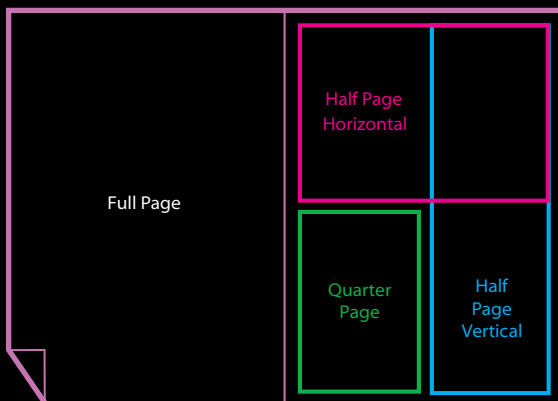

AUDIENCE/DISTRIBUTION

RATES

TECHNICAL

CONTACT

Rates

Advertising rates

Advert Size	MediWales Member Price	MediWales Non-Member Price
Full Page	£800	£900
Half Page	£500	£600
Quarter Page	£300	£400
Double Page Spread (centre spread)	£1500	£1700
Inside Front Cover	£1000	£1100
Inside Back Cover	£1000	£1100

Technical

Technical Details

Double Page Spread

All DPS adverts must be supplied as 2 single PDF files, left and right hand pages.
Please allow 10mm gutter bleed allowance 95mm each side

Full Page

Bleed	303mm x 216mm
Trim	297mm x 210mm
Type	260mm x 186mm

Half Page (horizontal)

Bleed size	151mm x 216mm
Trim size	145mm x 210mm
Type	131mm x 186mm
Without bleed	136mm x 190mm

Half Page Vertical

Bleed	303mm x 106mm
Trim	297mm x 103mm
Type	260mm x 90mm
Without bleed	280mm x 90mm